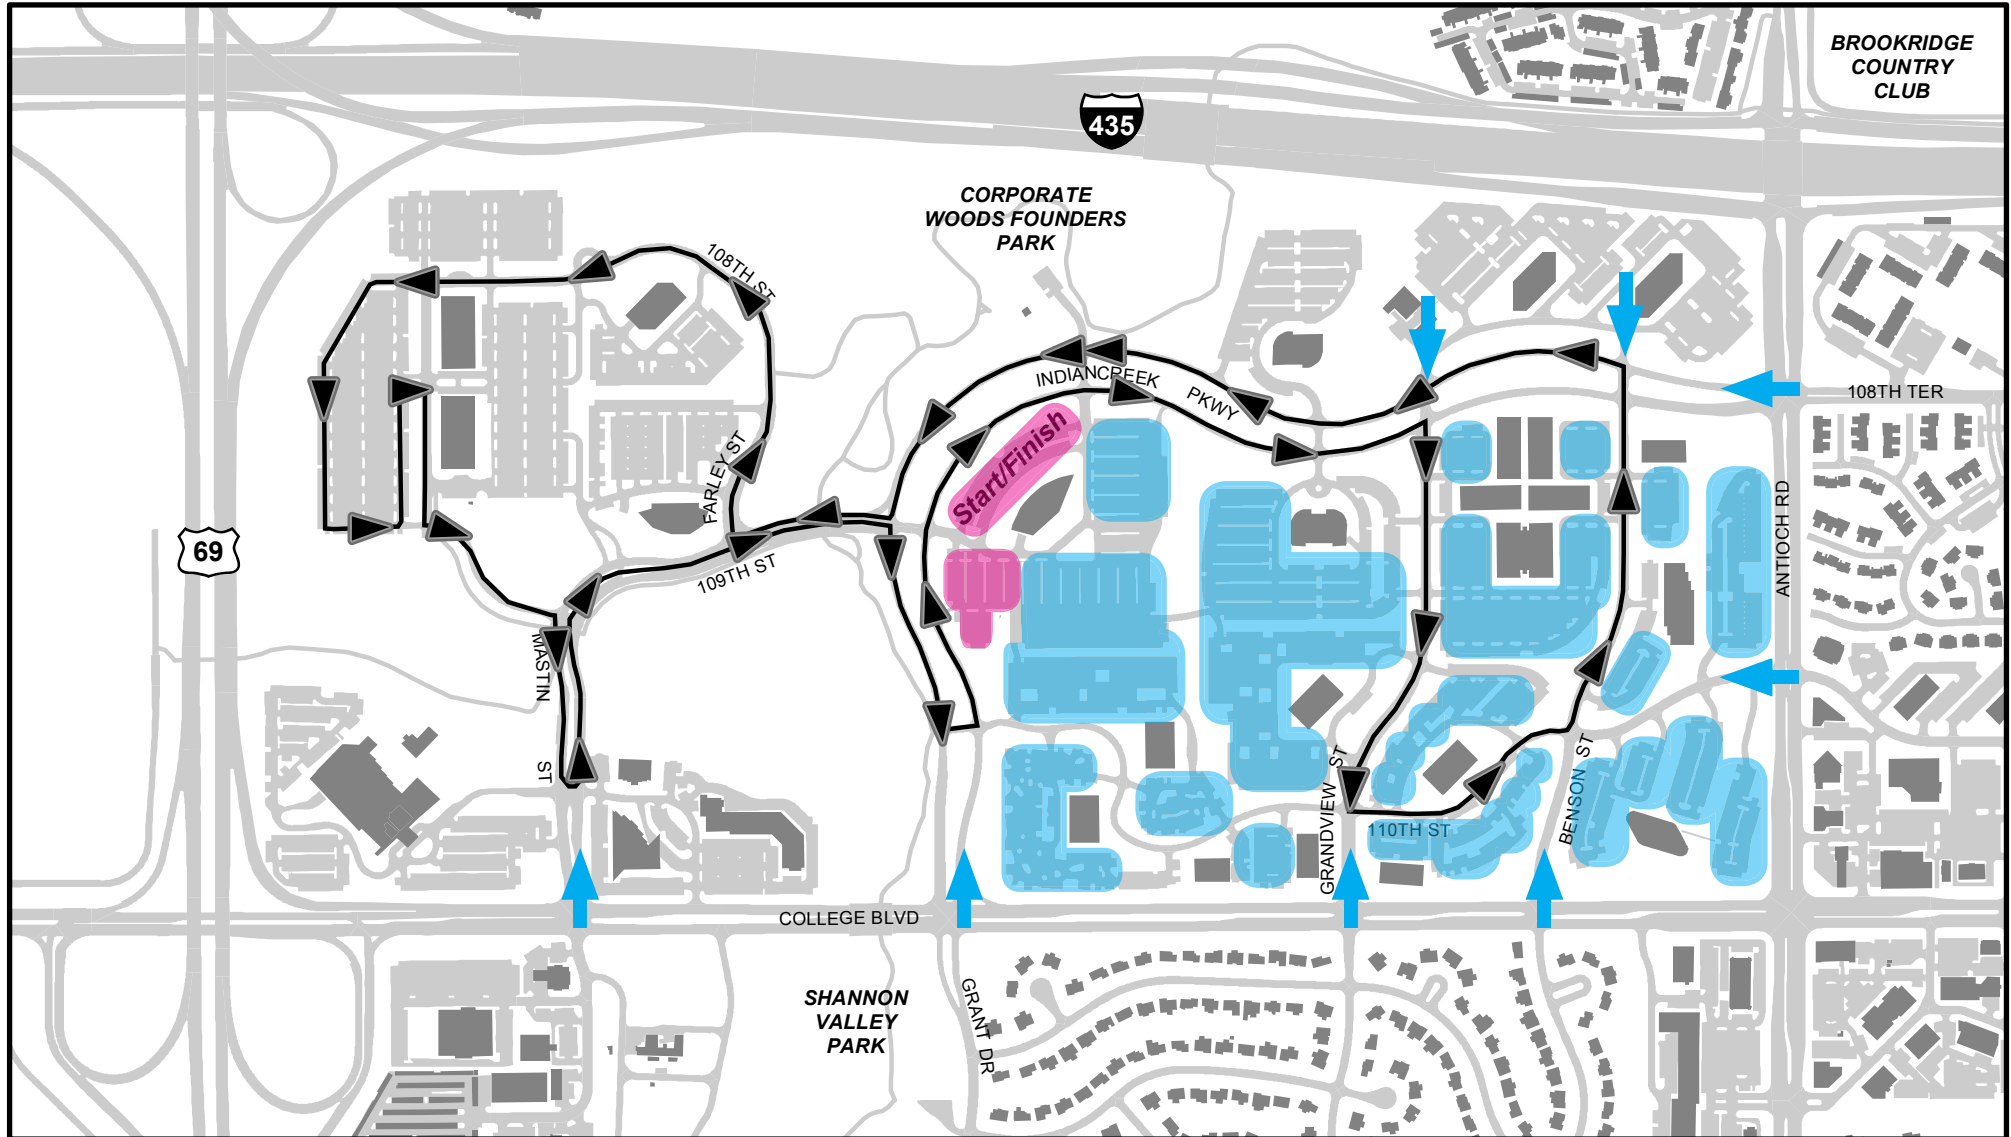

# Kansas City Express Mother's Day 5K

0 125 250 500 750 1,000 Feet

→ Race Course

→ To Parking Areas

Parking Areas

Start/Finish Areas

Race start: 9401 Indian Creek Parkway in Overland Park, KS 66210.

Plan to arrive no later than 7:25 a.m. Overland Park Police will restrict traffic on the course beginning at 7:30 a.m.